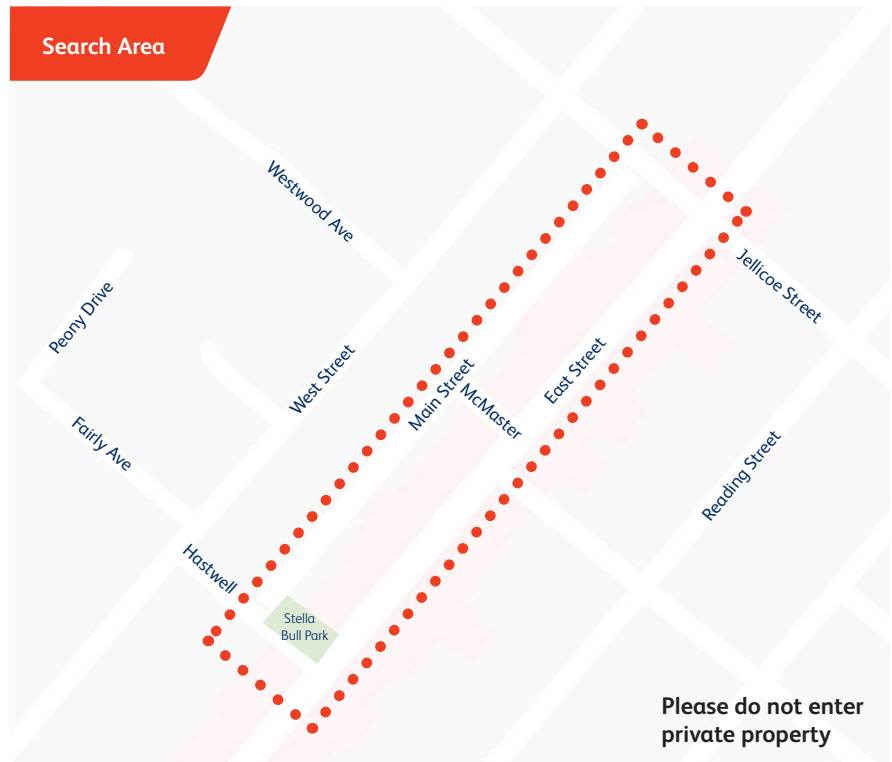

THE GREAT GINGERBREAD MAN HUNT

Make your way around the streets of Greytown, in search of the near-extinct, 9 brightly lit 8-foot gingerbread men.

All of the gingerbread men are located within the red quadrant (pictured on the map to the right).

List the addresses of your sightings below, and drop your entry into the Property Brokers office to win.

- 1
- 2
- 3
- 4
- 5
- 6
- 7
- 8
- 9

Name

Address

Phone Email

To win a spot prize, post a pic of yourself on the hunt with the hashtag **#daveandjennah**